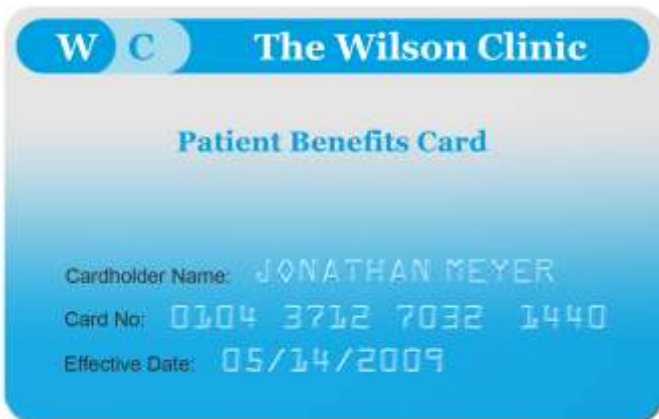

# Hospital & Healthcare Items

Hospital Emergency Code Cards  
Style Code: HECC

Embossable Stress Card Stock  
Style Code: ESCS

Logo Badge Strap Clip  
Style Code: LBSC

Dual Clamp Badge Reel  
Style Code: DCBR