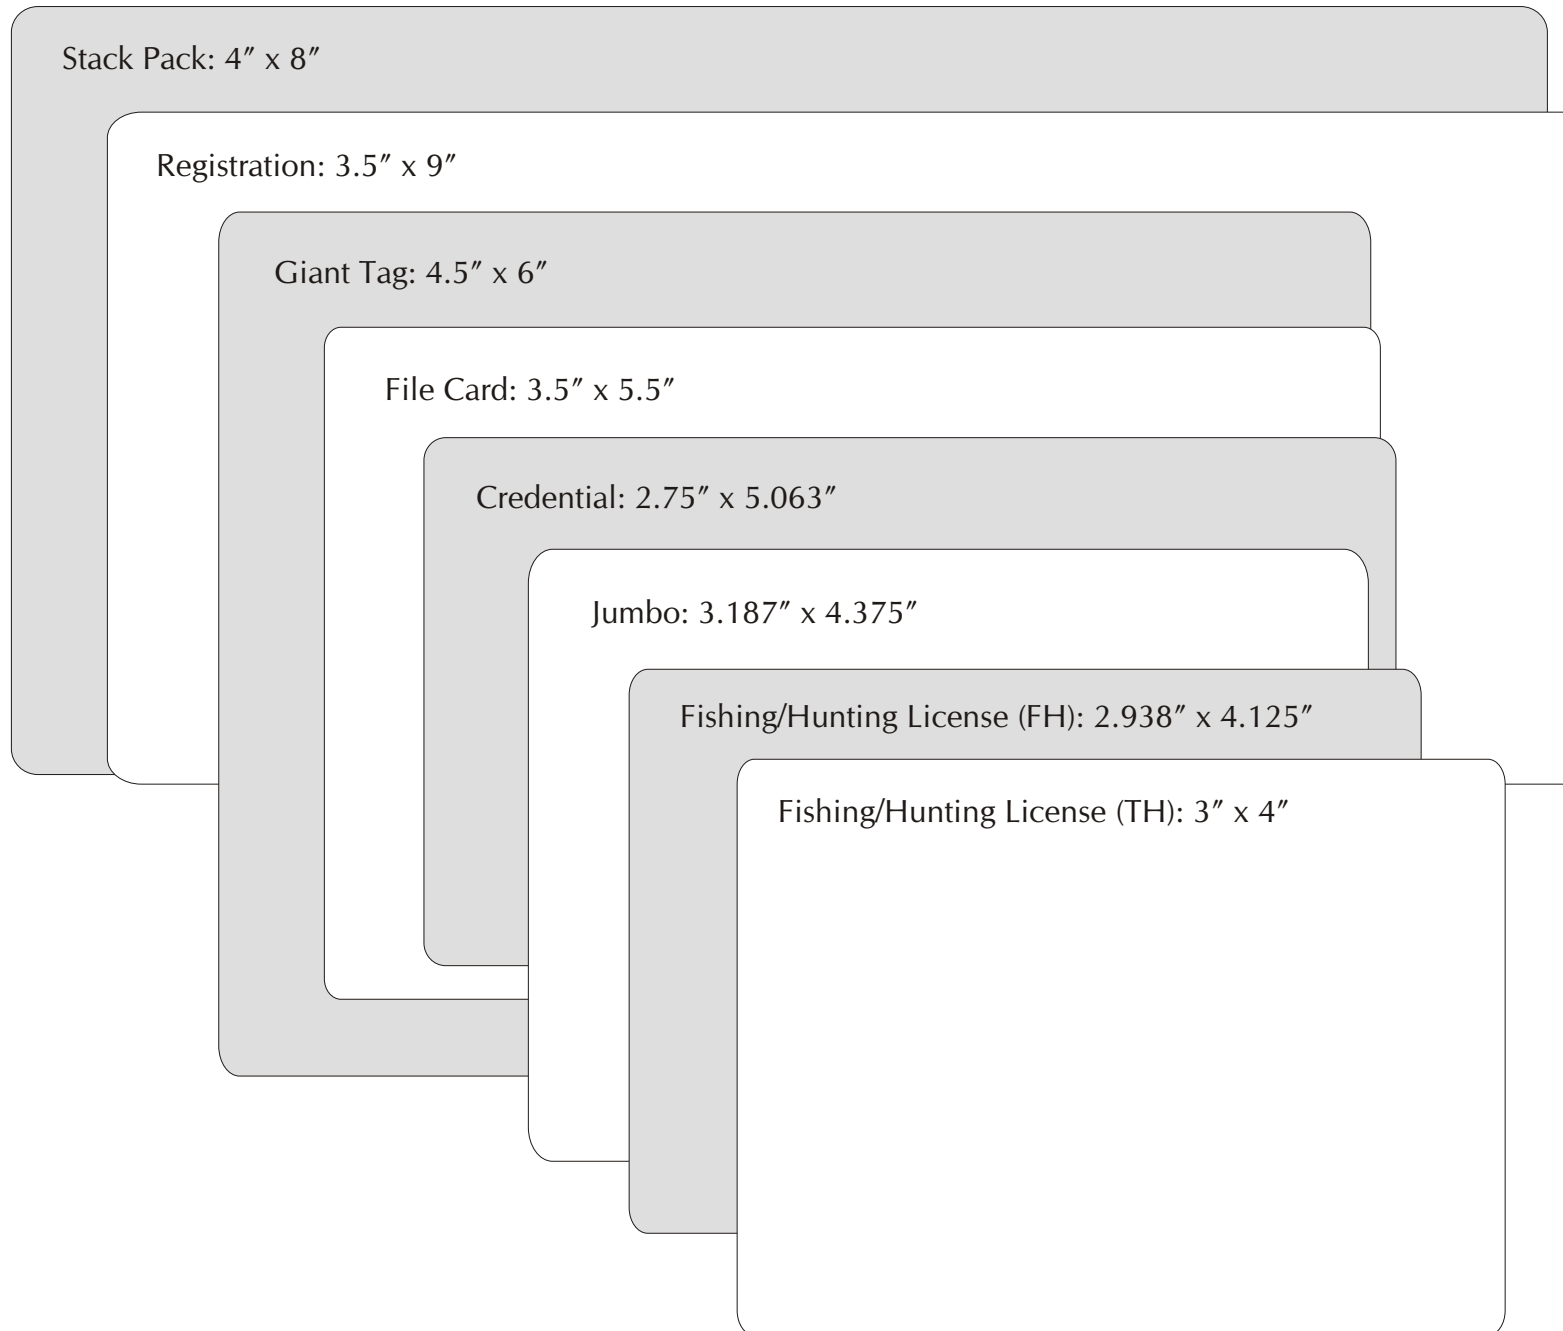

Laminators

Desktop laminators and heat-seal pouches are available to fit virtually any size job. Three models below offer reliability for the long haul.

The pouches at right are shown in actual size, so it's easy to find your perfect fit.